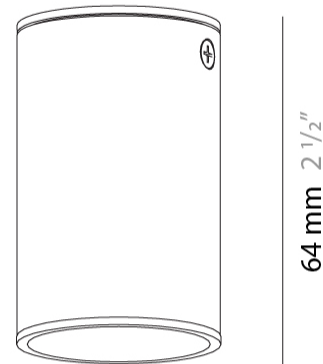

GENERAL

Series: Haul
 Subseries: Haul - Ceiling
 Partner: Milan
 Division: Design
 Installation: Surface
 Product Type: Downlight
 Mounting Location: Ceiling
 Light Distribution: Direct

PHYSICAL

Shape: Cylinder
 Diameter (mm): 40
 Diameter (in): 1 9/16
 Height (mm): 153
 Height (in): 6
 Weight (kg): 1.4
 Weight (lbs): 2.999
 Fixture Finish: Matte Black Lacquer
 Fixture Material: Extruded Aluminum

PHYSICAL

Aperture Sizes - Downlights: 1" _____
 Shape: Cylinder _____
 Diameter (mm): 40 _____
 Diameter (in): 1 ⁹/₁₆ _____
 Length (mm): 98 _____
 Length (in): 3 ⁷/₁₆ _____
 Height (mm): 160 _____
 Height (in): 6 ³/₁₆ _____
 Fixture Finish: MWL / MBQ _____
 Fixture Material: Extruded Aluminum _____

GENERAL

Series: Haul
 Subseries: Haul - Ceiling
 Partner: Milan
 Division: Design
 Installation: Surface
 Product Type: Downlight
 Mounting Location: Ceiling
 Light Distribution: Direct

PHYSICAL

Aperture Sizes - Downlights: 1"
 Shape: Cylinder
 Diameter (mm): 40
 Diameter (in): 1 ⁹/₁₆
 Height (mm): 64
 Height (in): 2 ¹/₂
 Fixture Finish: MWL / MBQ
 Fixture Material: Extruded Aluminum

OPTICAL

Beam Angle: 35

RATINGS AND CERTIFICATIONS

Certified By: Certified for North American Standards
 IP rating: IP20

Ø40 mm 1 ⁹/₁₆"

HAUL - CEILING SURFACE

D92248-

PROJECT