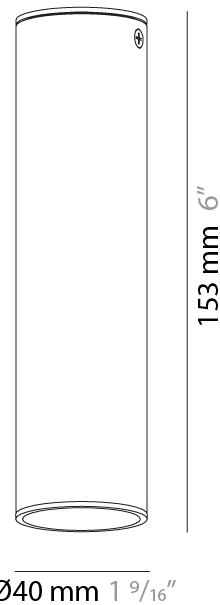

PROJECT
TYPE
SPECIFIER
QUANTITY
DATE

HAUL - CEILING SURFACE

D92105R9-

base number Finish Options

1. To build a product code in our configurator select the specify button on the base model # product page
2. To build a manual product code on this datasheet choose from the options listed below in blue font and add the suffix to the base model #

GENERAL

Series: Haul
Subseries: Haul - Ceiling
Partner: Milan
Division: Design
Installation: Surface
Product Type: Downlight
Mounting Location: Ceiling
Light Distribution: Direct

PHYSICAL

Aperture Sizes - Downlights: 1"
Shape: Cylinder
Diameter (mm): 40
Diameter (in): 1 9/16
Height (mm): 153
Height (in): 6
Fixture Finish: MWL / MBQ
Fixture Material: Extruded Aluminum

ELECTRICAL

Lamp Type: LED
Input Wattage (W): 5
Dimming: Electronic Low Voltage Dimming
Input Voltage (V): 120Vac Direct Line

LED

Number of LEDs: 1
Color Temperature (°K): 3000
Max. Delivered Lumen (lm): 500
CRI: >90 CRI
Lamp Life (hrs): 50000

OPTICAL

Beam Angle: 35

RATINGS AND CERTIFICATIONS

Certified By: Certified for North American Standards
IP rating: IP20