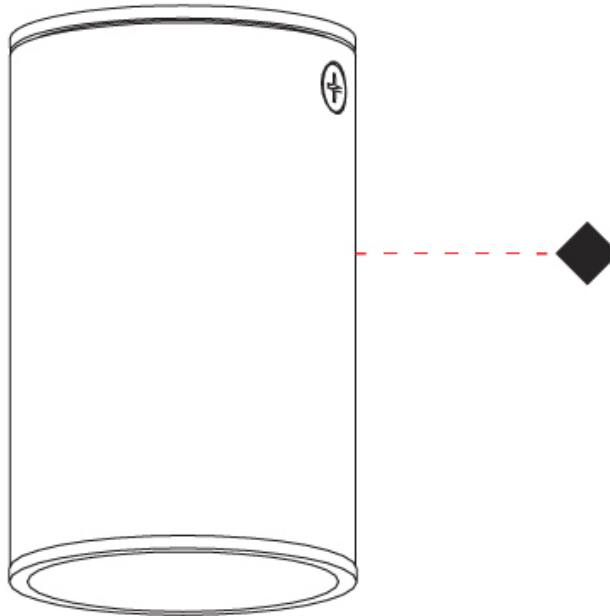

HAUL - CEILING SURFACE

D92248-

PROJECT

TYPE

SPECIFIER

QUANTITY

DATE

D