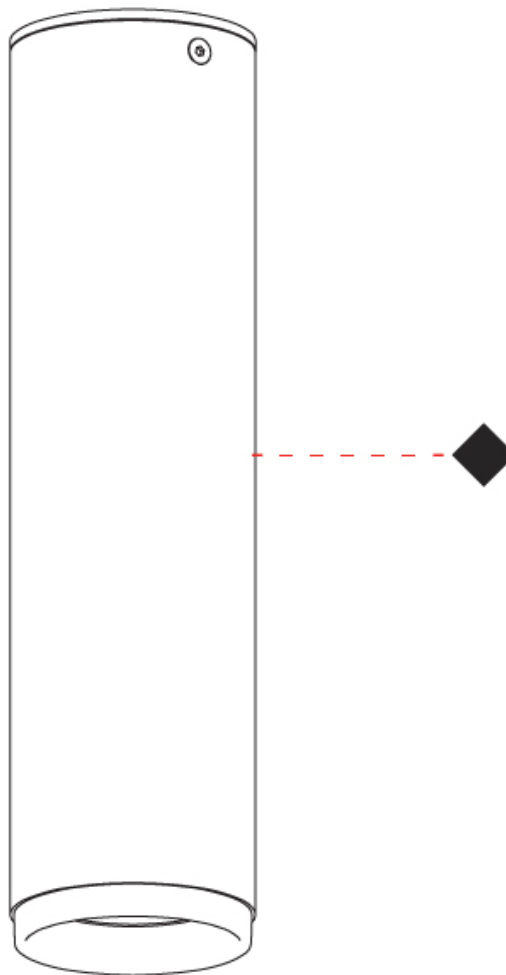

HAUL - CEILING SURFACE

D92250-

PROJECT	_____
TYPE	_____
SPECIFIER	_____
QUANTITY	_____
DATE	_____